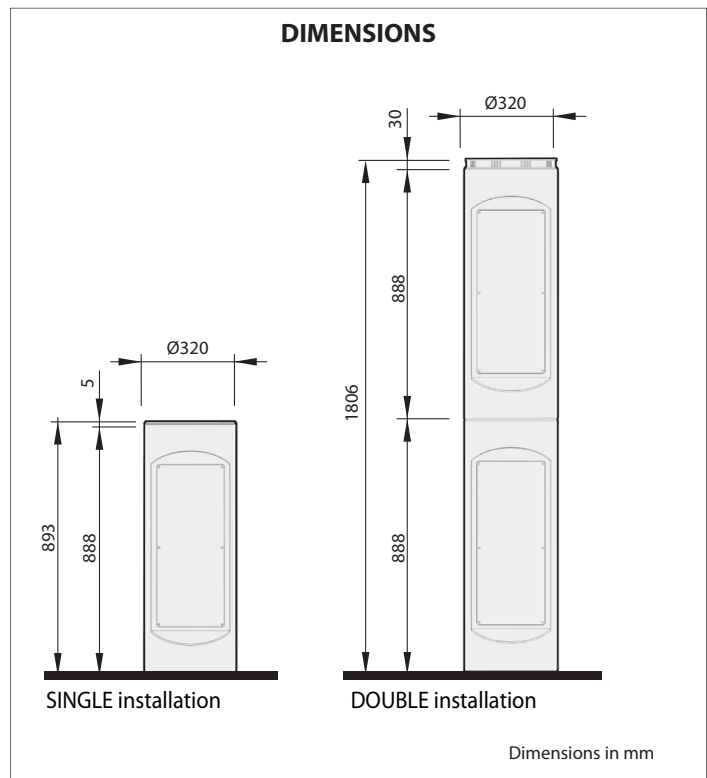

TOTEM UNIT

Road cabinet

The road cabinet is suitable to support and for the installation of control devices for bollards or barriers in town areas with all the relative fixing accessories on DIN guides.

- Stackable modules.
- Housing of up to 2 PERSEO 0 control units, or 1 PERSEO CBE control unit.
- Front panels allowing inspections.
- Accessory plate extractable and ready for the installation of control unit and accessory housing.
- To completing: TOP COVERS with or without light.