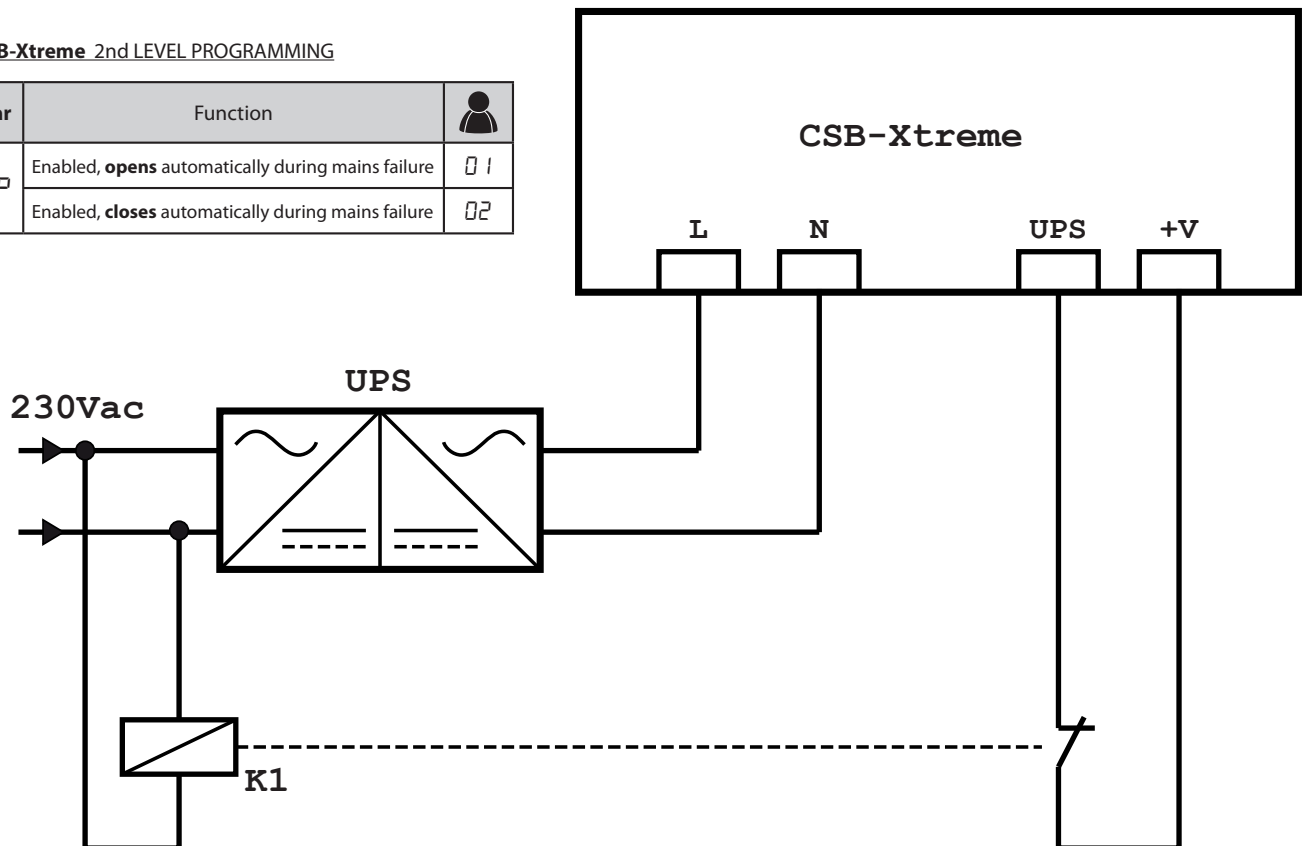

SQUARE-WAVE UPS OUTPUT

CSB-Xtreme 2nd LEVEL PROGRAMMING

Par	Function	
UP	Enabled, opens automatically during mains failure	01
	Enabled, closes automatically during mains failure	02

SINE OR QUASI-SINE UPS OUTPUT

CSB-Xtreme 2nd LEVEL PROGRAMMING

Par	Function	
UP	Enabled, opens automatically during mains failure	01
	Enabled, closes automatically during mains failure	02

www.bft-automation.com

BFT Spa

Via Lago di Vico, 44 ITALY
36015 Schio (VI)
T +39 0445 69 65 11
F +39 0445 69 65 22