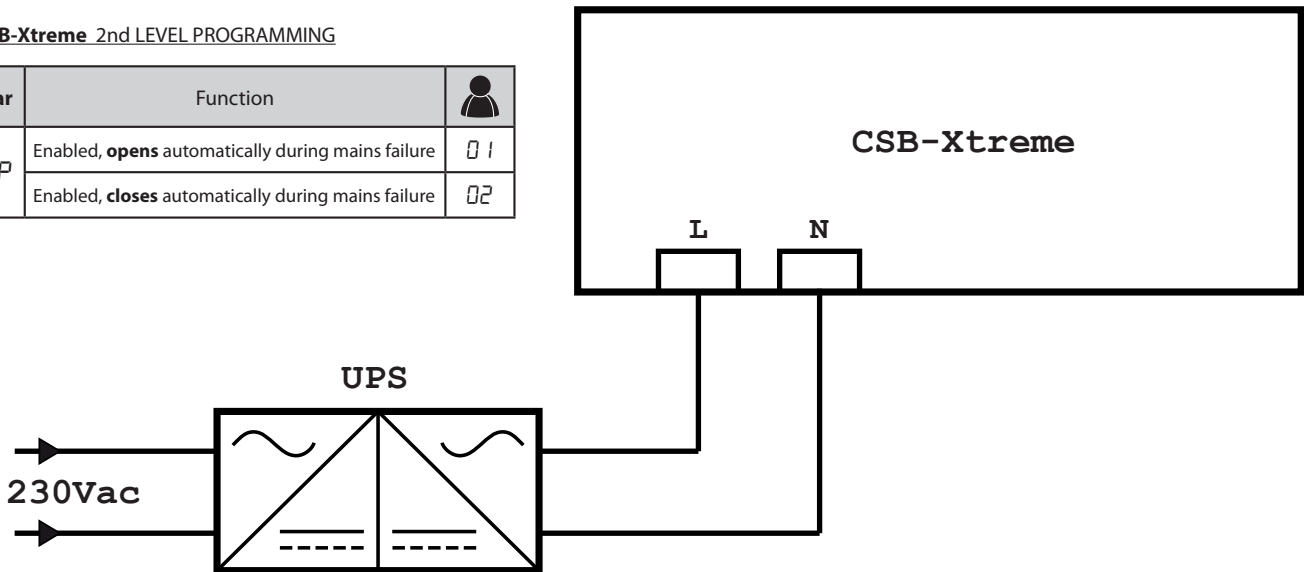

SQUARE-WAVE UPS OUTPUT

CSB-Xtreme 2nd LEVEL PROGRAMMING

Par	Function	
UP	Enabled, opens automatically during mains failure	01
	Enabled, closes automatically during mains failure	02

SINE OR QUASI-SINE UPS OUTPUT