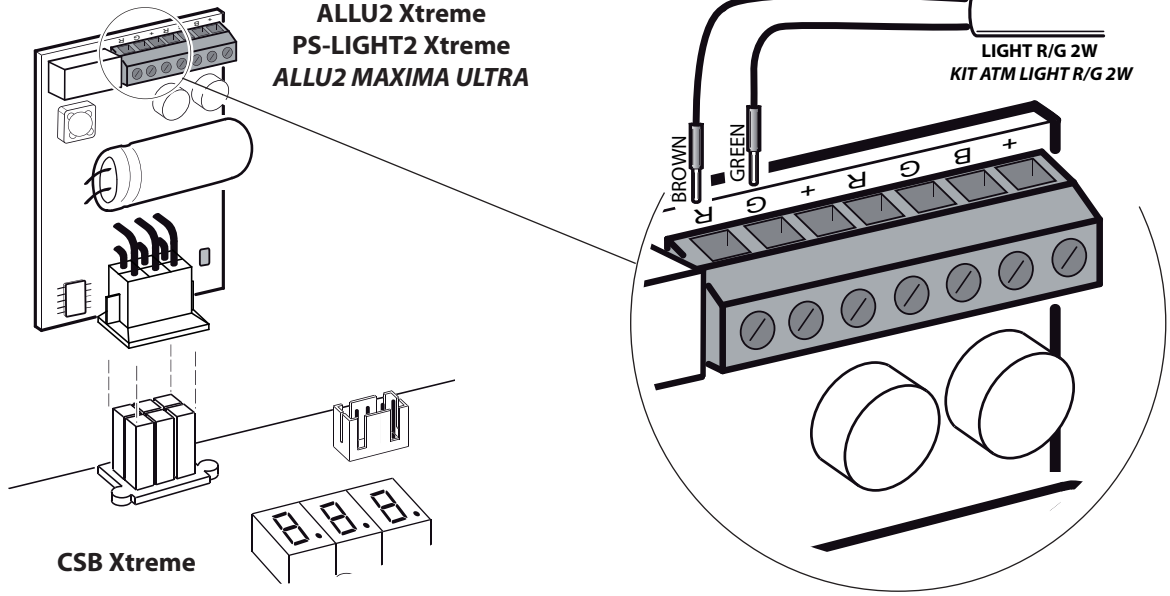

ALLU2 Xtreme • PS LIGHT2 Xtreme • ALLU2 MAXIMA ULTRA

FLAT LINE LED ROSSI E VERDI LIGHT R/G 2W - KIT ATM LIGHT R/G 2W

FLAT LINE RED AND GREEN LED LIGHT R/G 2W - KIT ATM LIGHT R/G 2W