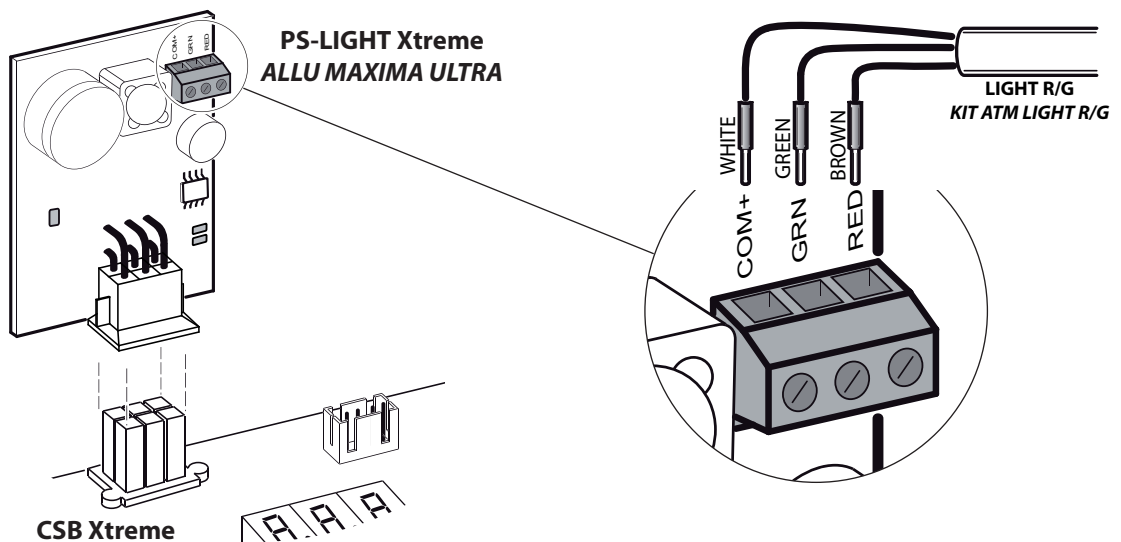

PS-LIGHT
ALLU MAXIMA

PS LIGHT Xtreme • ALLU MAXIMA ULTRA

FLAT LINE LED ROSSI E VERDI LIGHT R/G - KIT ATM LIGHT R/G

FLAT LINE RED AND GREEN LED LIGHT R/G - KIT ATM LIGHT R/G