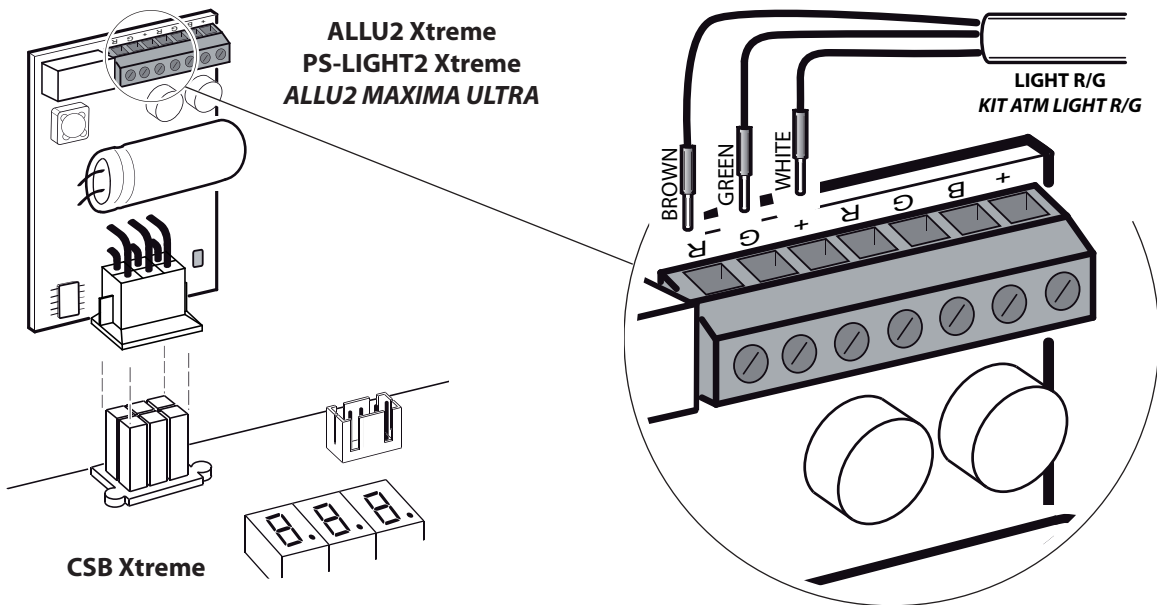

FLAT LINE LED ROSSI E VERDI LIGHT R/G- KIT ATM LIGHT R/G

FLAT LINE RED AND GREEN LED LIGHT R/G- KIT ATM LIGHT R/G