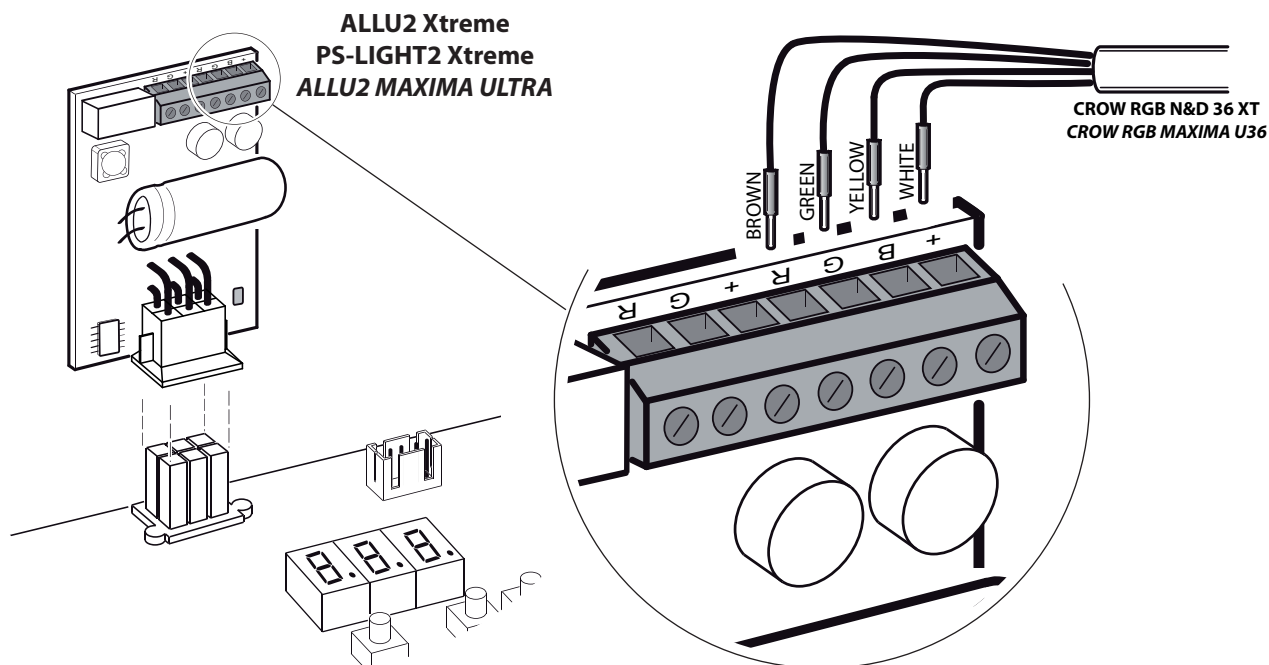

**ALLU2 Xtreme / PS-LIGHT2 Xtreme**  
**PS-LIGHT Xtreme / PS-LIGHT**  
**ALLU2 MAXIMA ULTRA / ALLU MAXIMA ULTRA**  
**ALLU MAXIMA**

IT EN

CE

Alimentatori luci R/G • Power supply lights R/G

D81225 00550\_06 30-05-18

**STRIP LED ROSSI E VERDI LIGHT PS - KIT LIGHT PS**  
**RED AND GREEN STRIP LED LIGHT PS - KIT LIGHT PS**

**LUCI LED PER CROW RGB N&D 36 XT - CROW RGB MAXIMA U36**  
**LED LIGHT FOR CROW RGB N&D 36 XT - CROW RGB MAXIMA U36**